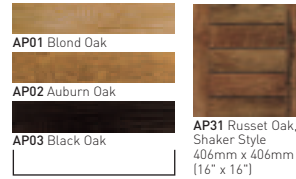

Size :
Wood | 1219mm x 178mm (48" x 7")
Wood | 915mm x 152mm (36" x 6")
Stone | 915mm x 915mm (36" x 36")
Parquet | 228mm x 76mm (9" x 3")
Parquet | 406mm x 406mm (16" x 16")

Thickness :
3mm
Wear Layer :
0.7mm

WOOD

PARQUET

The three parquet products that come in the 228mm x 76mm (9" x 3") format can be laid in many design, including:

STONE

Size :
Wood | 915mm x 76mm (36" x 3")
Antique Ceramic | 406mm x 406mm (16" x 16")
Stone | 406mm x 406mm (16" x 16")
| 305mm x 305mm (12" x 12")*

Thickness :
3mm
Wear Layer :
0.7mm

WOOD

ANTIQUE CERAMIC

STONE