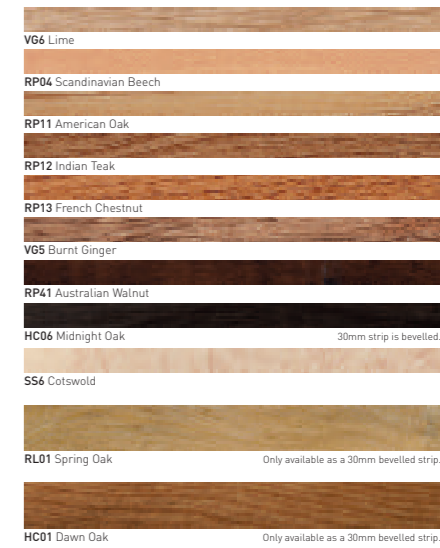

THICKNESS
2/2.5^{mm}
METALLIC STRIPS

Strips available for use with Da Vinci, Opus, Michelangelo and Knight Tile floors.

THICKNESS
2.5^{mm}

Strips available for use with Da Vinci, Opus and Michelangelo floors.

THICKNESS
2.5^{mm}

Strips available for use with Da Vinci, Opus and Michelangelo floors.

THICKNESS
3.0^{mm}

Strips available for use with Da Vinci and Van Gogh floors.
† Only suitable for use in Tramlane Borders.