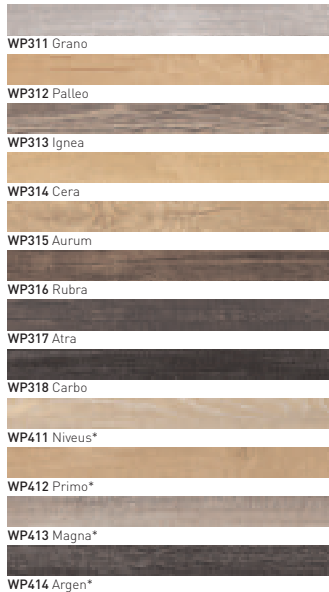

Thickness :
2.5mm
Wear Layer :
0.55mm

WOOD

STONE

Size :
Pebble | 305mm x 305mm (12" x 12")
| 381mm x 381mm (15" x 15") MS5
Mosaic | 305mm x 305mm (12" x 12")
Metallic | 406mm x 406mm (16" x 16")

Thickness :
2.5mm
Wear Layer :
0.55mm