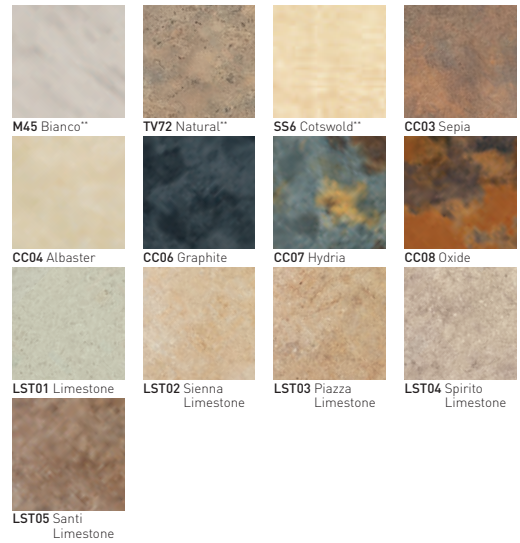

Size :
Wood | 1219mm x 178mm (48" x 7")
Wood | 915mm x 152mm (36" x 6")
Stone | 915mm x 915mm (36" x 36")
Parquet | 228mm x 76mm (9" x 3")
Parquet | 406mm x 406mm (16" x 16")

Thickness :
3mm
Wear Layer :
0.7mm

WOOD

PARQUET

The three parquet products that come in the 228mm x 76mm (9" x 3") format can be laid in many design, including:

STONE

Size :
Wood | 915mm x 76mm (36" x 3")
Antique Ceramic | 406mm x 406mm (16" x 16")
Stone | 406mm x 406mm (16" x 16")
| 305mm x 305mm (12" x 12")*

Thickness :
3mm
Wear Layer :
0.7mm

WOOD

ANTIQUE CERAMIC

STONE