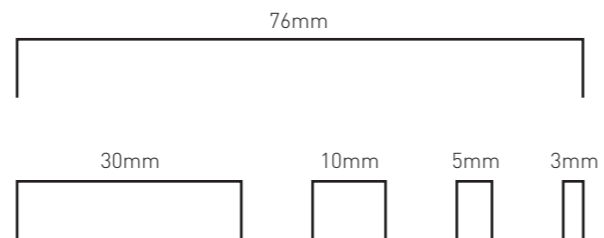

DESIGN ACCESSORIES

DECORATIVE STRIPS

DECORATIVE STRIPS ARE USED TO CREATE A UNIQUE FLOOR, PLACED BETWEEN TILES TO CREATE A REALISTIC GROUTING EFFECT OR TO CO-ORDINATE THE FLOOR WITH AN INTERIOR DESIGN SCHEME.

CHOOSING A DECORATIVE STRIP

1. Check which strips are compatible with your selected floor.
2. Choose a colour.
3. Decide which width - see chart below.

Widths available