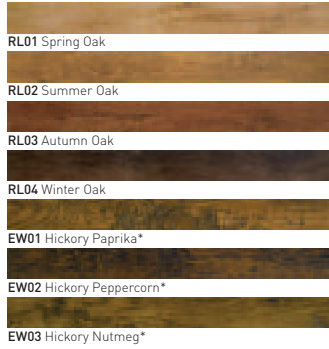

Size :
Wood | 1219mm x 178mm (48" x 7")
Wood | 915mm x 152mm (36" x 6")
Stone | 915mm x 915mm (36" x 36")
Parquet | 228mm x 76mm (9" x 3")
Parquet | 406mm x 406mm (16" x 16")

Thickness :
3mm
Wear Layer :
0.7mm

WOOD