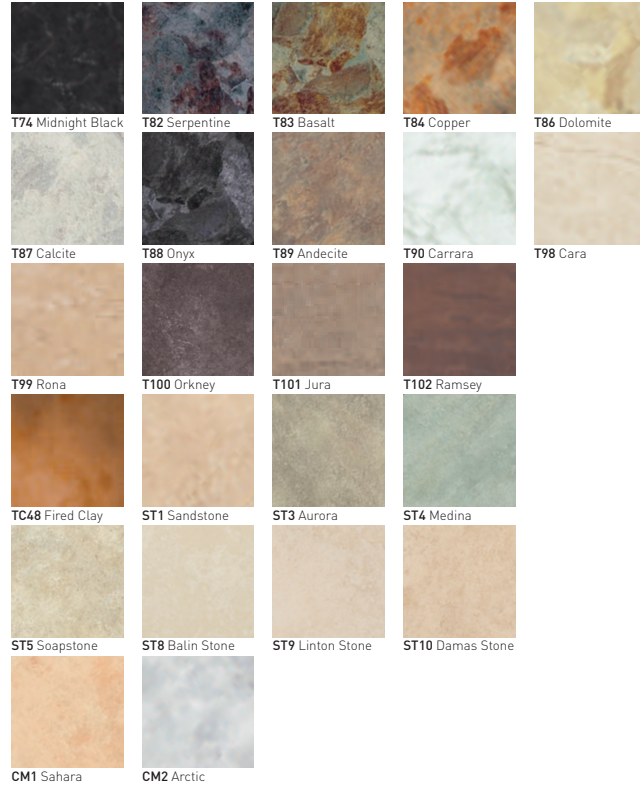

PEBBLE

MOSAIC

METALLIC

Size :
 Wood | 915mm x 102mm (36" x 4")
 Stone | 305mm x 305mm (12" x 12")

Thickness :
 2mm
Wear Layer :
 0.3mm

WOOD

STONE

COMMERCIAL GUARANTEE