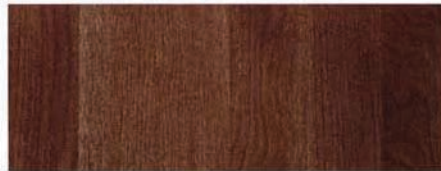

Lacquered, oiled, unfinished
490mm x 70mm x 11mm or 1200mm x 120mm x 11mm

490mm x 70mm x 11mm 3.8mm top layer
or 1200mm x 120mm x 11mm (prices on application)

Oak Nature Lacquered

Oak Select White Lacquered

Oak Rustic Lacquered

Oak Nature Oiled

Antique Oak (brushed & oiled)

Oak Select White Smoked

Merbau Lacquered

Iroko Lacquered

Oak Nature (smoked & oiled)

Oak Nature White Oiled

Oak Nature Black Oiled

Ash Rustic Lacquered

6mm top layer to special order.